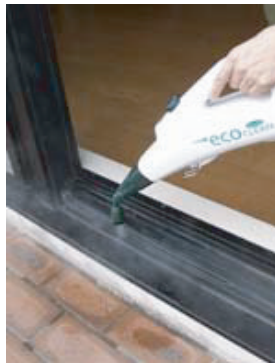

HANDY STEAM CLEANER (MODEL No. SC-100H)

Power □ □ : 230V, 50Hz

Power consumption □ : 1450W

Main body □ Size □ : 410x170x90mm

□ □ Weight □ : 1.7kgs

Power cord □ □ : 5m

Water tank capacity □ : 0.5 liter

Gift Box □ □ : 460x183x128mm / 2.7kgs

Master carton Box □ : 575x320x500mm / 11.2kgs

□ □ □ (6pcs/carton)

20ft FCL □ □ : 1,800pcs (300 cartons)

40ft FCL □ □ : 3,600pcs (600 cartons)

Country of origin □ : China

- Compact, light, handy type steam cleaner
- Steam output for 10 minutes with full water tank
- Adjustable steam power by dial (0-100%)
- Softened steam (using calcium filter)
- 10-30 seconds for ready (pump system)
- Refillable anytime
- With 5m power cord